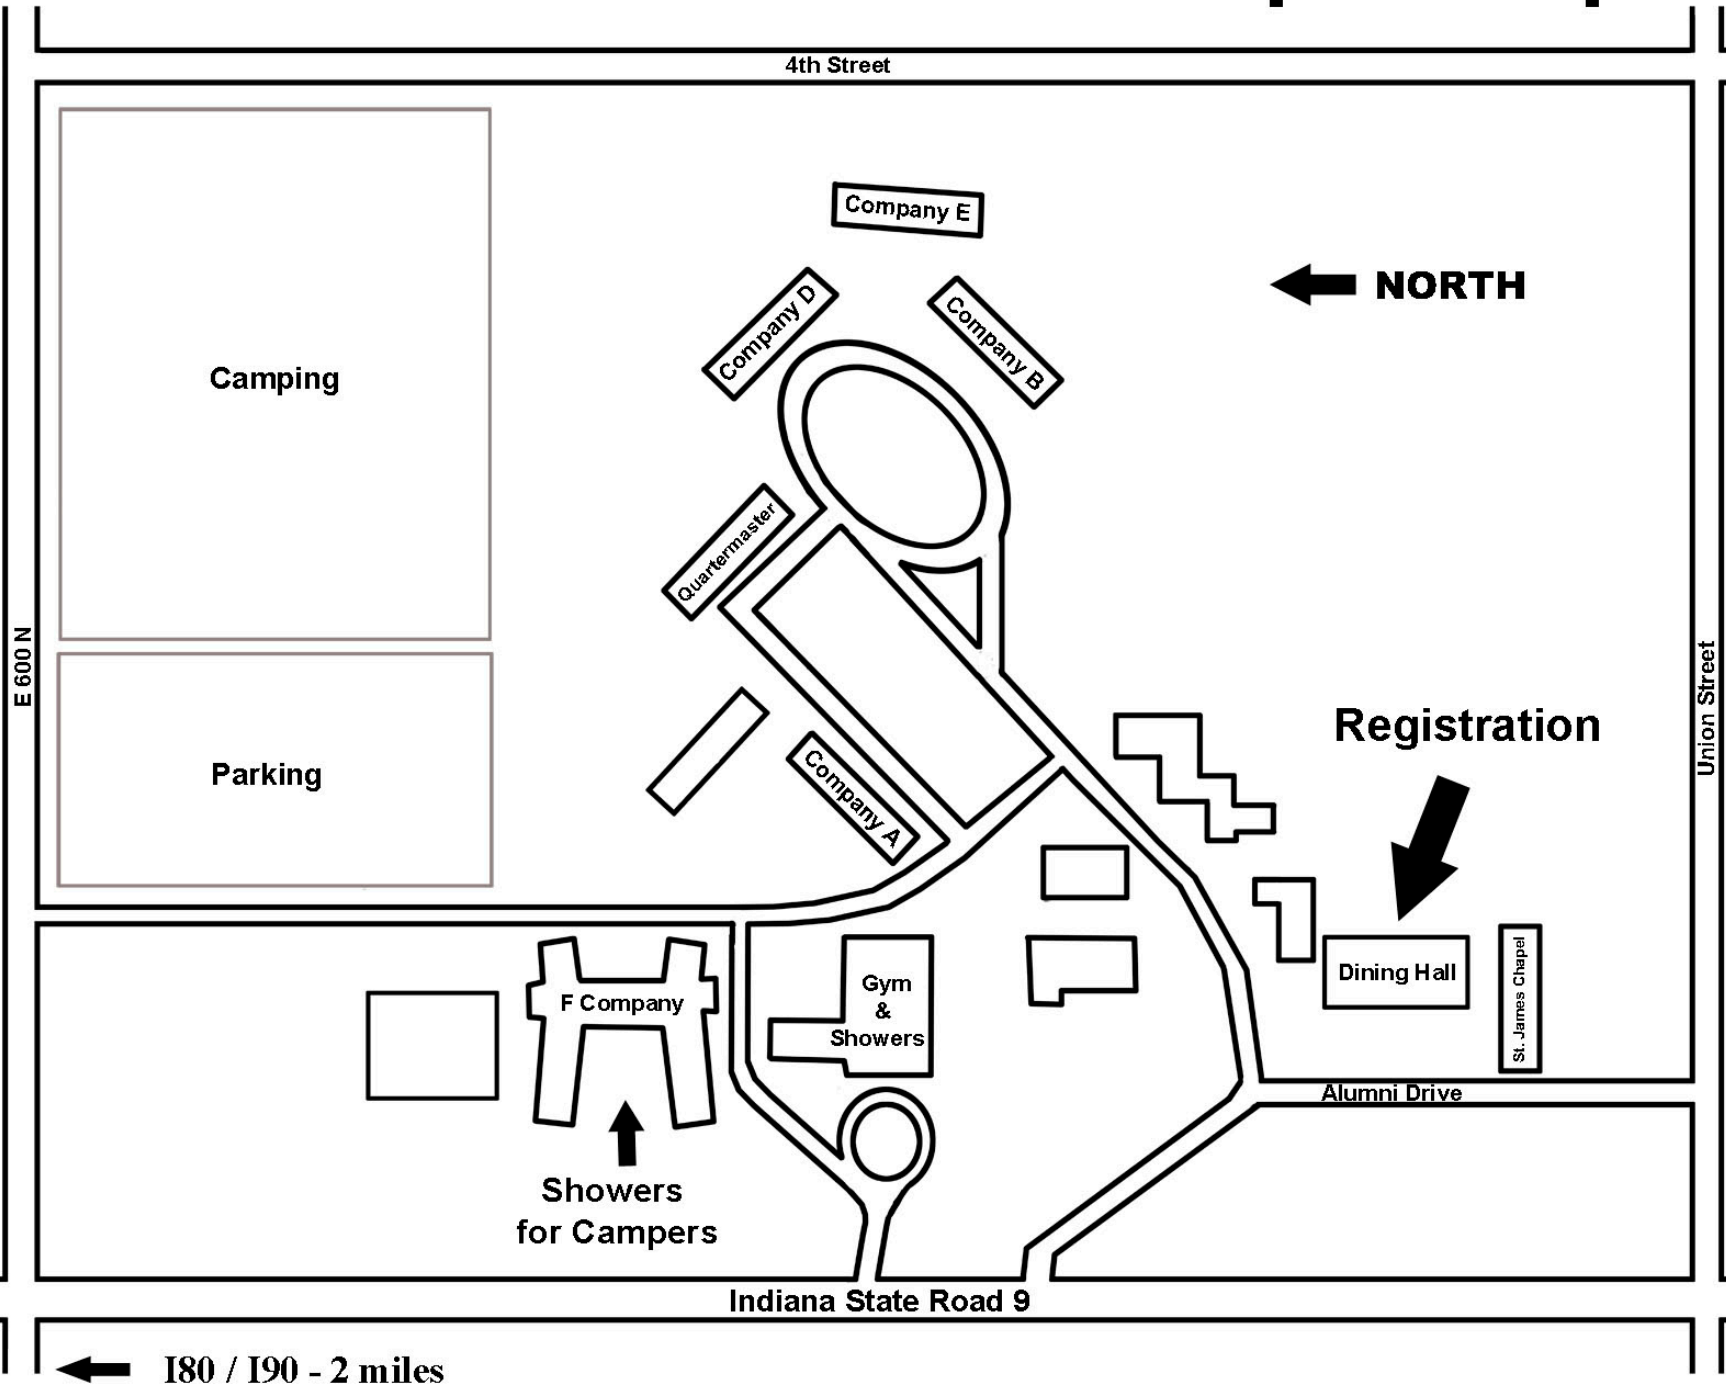

The Howe School Campus Map

4th Street

Company E

Company D

Company B

Camping

← NORTH

Quaternaster

Company A

Registration

Parking

F Company

Gym & Showers

Dining Hall

St. James Chapel

Showers for Campers

Alumni Drive

Indiana State Road 9

← I80 / I90 - 2 miles